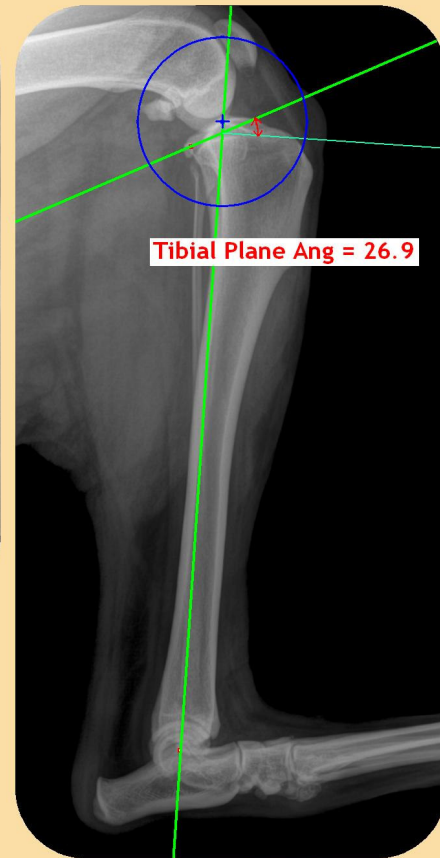

Equine

Canine / Feline VHS

Canine TPLO

Animated 3-D models of key bones for client education

Complete dental solution for Canine, Feline, Equine

Intuitive yet powerful user Interface

EponaTech LLC
P.O. Box 361
Creston, CA 93432
www.metron-imaging.com
(805) 239-3505