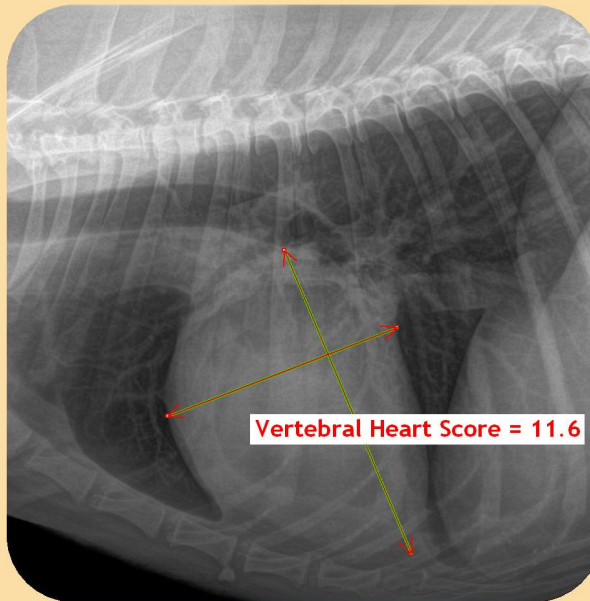

METRON-DVM

Goes beyond great images...

EponaTech
Equine

Companion
Animal

Value added features like Calibration schemes, Guided-MarkUp, Measurements, Scoring, Report Generation, and complete DICOM connectivity.

Equine

Canine / Feline VHS

Canine TPLO

Animated 3-D models of key bones for client education

Complete dental solution for Canine, Feline, Equine

Intuitive yet powerful user Interface

EponaTech LLC
P.O. Box 361
Creston, CA 93432
www.metron-imaging.com
(805) 239-3505