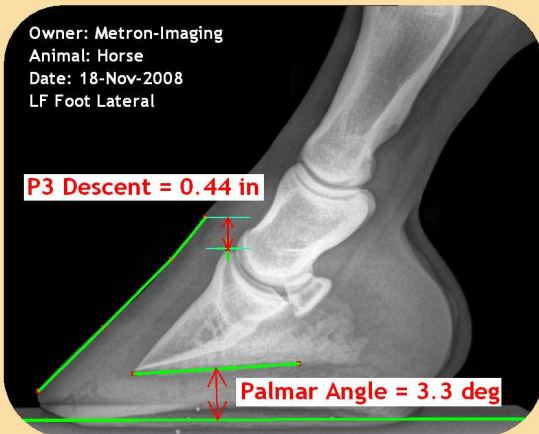

METRON-DVM

Goes beyond great images...

EponaTech
Equine

Companion
Animal

Value added features like Calibration schemes, Guided-MarkUp, Measurements, Scoring, Report Generation, and complete DICOM connectivity.