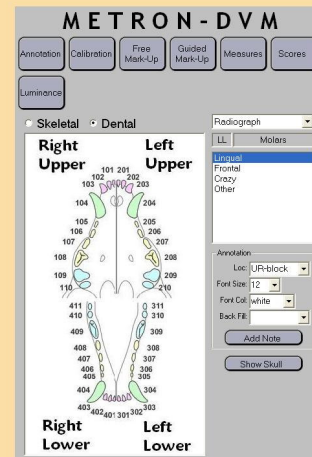

Equine

Canine / Feline VHS

Canine TPLO

Animated 3-D models of key bones for client education

Complete dental solution for Canine, Feline, Equine

Intuitive yet powerful user Interface

EponaTech LLC
P.O. Box 361
Creston, CA 93432
www.metron-imaging.com
(805) 239-3505